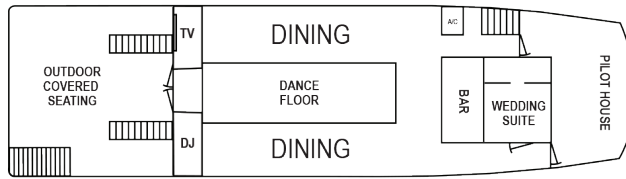

## STARSHIP IV DECKPLAN

### Observation Deck Arrangement

Observation Deck Capacity: 125 Cocktail, 100 Ceremony Seating

### Main Deck Arrangement

Main Deck Capacity: 150 Cocktail, 118 Dining

## ROOMS & CAPACITY

|                  | Cocktail | Buffet | Seated | Minimum Guarantee |
|------------------|----------|--------|--------|-------------------|
| Entire Vessel    | 150      | 150    | 150    | 100               |
| Main Deck        | 150      | 118    | 118    |                   |
| Second Deck      | 150      | 48     | 48     |                   |
| Observation Deck | 125      |        |        |                   |