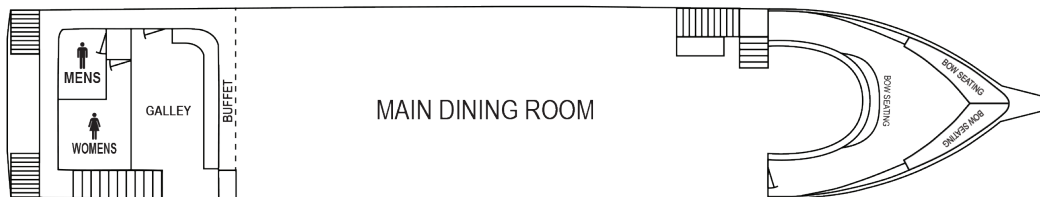

## STARSHIP IV DECKPLAN

### Observation Deck Arrangement

Observation Deck Capacity: 125 Cocktail, 100 Ceremony Seating

### Main Deck Arrangement

Main Deck Capacity: 150 Cocktail, 118 Dining