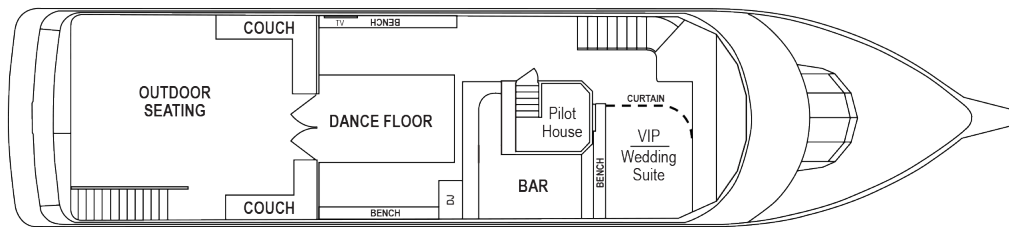

TAMPA

STARSHIP III DECKPLAN

Upper Deck Arrangement

Upper Deck Capacity: 125 Cocktail, 20 Dining (Inside), 24 Outside Seating, 50 Ceremony Seating

Main Deck Arrangement

Main Deck Capacity: 125 Cocktail, 80 Dining

ROOMS & CAPACITY

* 125 passenger maximum capacity second deck

| | Cocktail | Buffet | Seated | Minimum Guarantee |
|---------------|----------|--------|-------------|-------------------|
| Entire Vessel | 125 | 100 | 100 | 70 |
| Main Deck | 100 | 80 | 80 | |
| Second Deck | 50 | 20 | 20 (Inside) | 24 (Outside) |