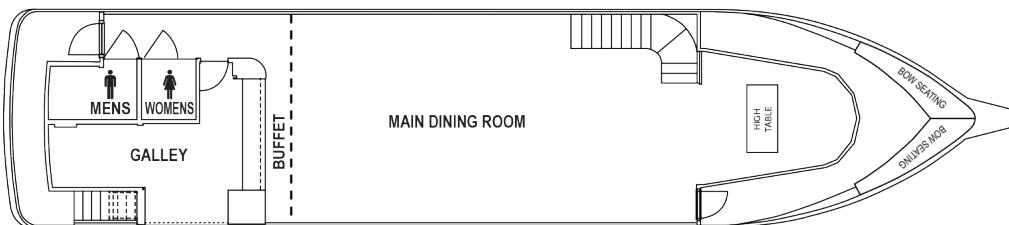

TAMPA

STARSHIP III DECKPLAN

Upper Deck Arrangement

Upper Deck Capacity: 125 Cocktail, 20 Dining (Inside), 24 Outside Seating, 50 Ceremony Seating

Main Deck Arrangement

Main Deck Capacity: 125 Cocktail, 80 Dining

ROOMS & CAPACITY

* 125 passenger maximum capacity second deck

| | Cocktail | Buffet | Seated | Minimum Guarantee |
|---------------|----------|--------|-------------|-------------------|
| Entire Vessel | 125 | 100 | 100 | 70 |
| Main Deck | 100 | 80 | 80 | |
| Second Deck | 50 | 20 | 20 (Inside) | 24 (Outside) |