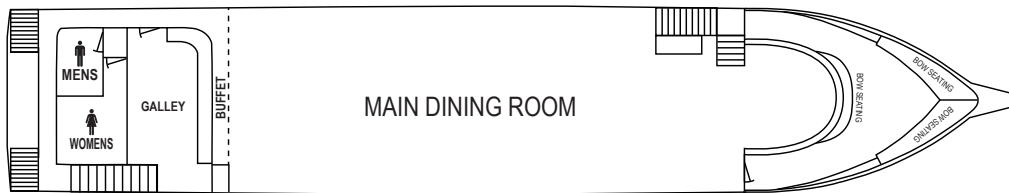

CLEARWATER

STARSHIP IV DECKPLAN

Observation Deck Arrangement

Observation Deck Capacity - 125 Cocktail/Wedding Ceremony

Second Deck Arrangement

Second Deck Capacity - 150 Cocktail, 48 Dining

Main Deck Arrangement

Main Deck Capacity - 150 Cocktail, 124 Dining

ROOMS & CAPACITY

	Cocktail	Buffet	Seated	Minimum Guarantee
Entire Vessel	150	150	150	100
Main Deck	150	124	124	
Second Deck	150	48	48	
Observation Deck	125			