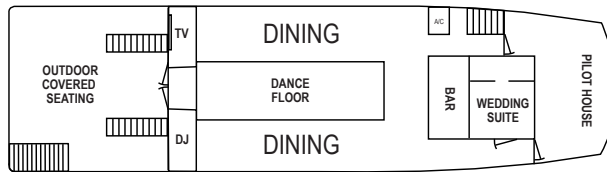

CLEARWATER

STARSHIP IV DECKPLAN

Observation Deck Arrangement

Observation Deck Capacity - 125 Cocktail/Wedding Ceremony

Second Deck Arrangement

Second Deck Capacity - 150 Cocktail, 48 Dining

Main Deck Arrangement

Main Deck Capacity - 150 Cocktail, 124 Dining

ROOMS & CAPACITY

	Cocktail	Buffet	Seated	Minimum Guarantee
Entire Vessel	150	150	150	100
Main Deck	150	124	124	
Second Deck	150	48	48	
Observation Deck	125			