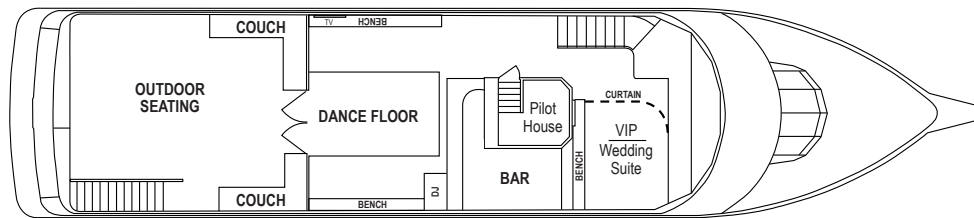

TAMPA

STARSHIP III DECKPLAN

Upper Deck Arrangement

Upper Deck Capacity - 125 Cocktail, 26 Dining (Inside) / 20 Dining (Outside)

Main Deck Arrangement

Main Deck Capacity - 125 Cocktail, 80 Dining

ROOMS & CAPACITY

*125 passenger maximum capacity second deck

	Cocktail	Buffet	Seated	Minimum Guarantee
Entire Vessel	140	132	132	70
Main Deck	125	80	80	
Second Deck	125*	40	26 (Inside) / 20 (Outside)	