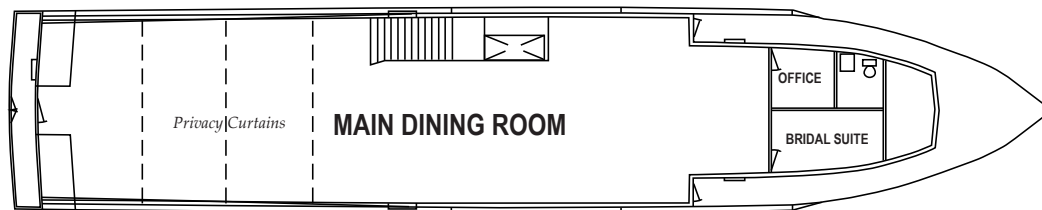

TAMPA

STARSHIP II DECKPLAN

Observation Deck Arrangement

Observation Deck Capacity - 125* Cocktail, 110 Ceremony Seating

Second Deck Arrangement

Second Deck Capacity - 125 Cocktail, 50 Dining
 *125 pax minimum capacity with second decks combined

Main Deck Arrangement

Main Deck Capacity - 150 Cocktail, 150 Dining

ROOMS & CAPACITY

*125 passenger maximum capacity with second and observation decks combined.

	Cocktail	Buffet	Seated	Minimum Guarantee
Entire Vessel	150	150	150	100
Main Deck	150	150	150	
Second Deck	125*	50	30	
Observation Deck	125*			