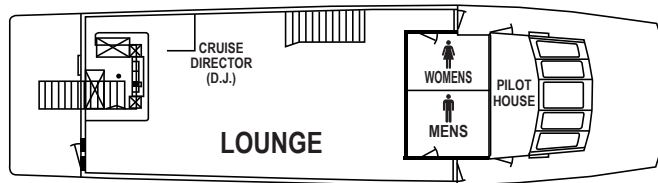

TAMPA

STARSHIP II DECKPLAN

Observation Deck Arrangement

Observation Deck Capacity - 125* Cocktail, 110 Ceremony Seating

Second Deck Arrangement

Second Deck Capacity - 125 Cocktail, 50 Dining
 *125 pax minimum capacity with second decks combined

Main Deck Arrangement

Main Deck Capacity - 150 Cocktail, 150 Dining

ROOMS & CAPACITY

*125 passenger maximum capacity with second and observation decks combined.

	Cocktail	Buffet	Seated	Minimum Guarantee
Entire Vessel	150	150	150	100
Main Deck	150	150	150	
Second Deck	125*	50	30	
Observation Deck	125*			