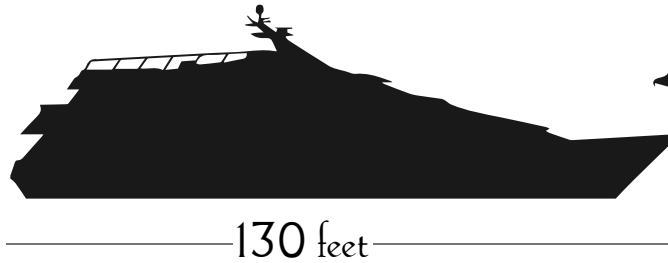

TAMPA

STARSHIP II DECKPLAN

Observation Deck Arrangement

Observation Deck Capacity - 125* Cocktail, 110 Ceremony Seating

Second Deck Arrangement

Second Deck Capacity - 125 Cocktail, 50 Dining
 *125 pax minimum capacity with second decks combined

Main Deck Arrangement

Main Deck Capacity - 150 Cocktail, 150 Dining

ROOMS & CAPACITY

*125 passenger maximum capacity with second and observation decks combined.

	Cocktail	Buffet	Seated	Minimum Guarantee
Entire Vessel	150	150	150	100
Main Deck	150	150	150	
Second Deck	125*	50	30	
Observation Deck	125*			