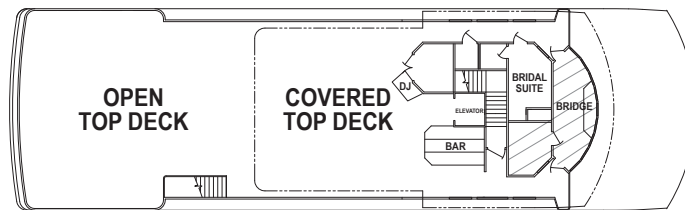

TAMPA

STARSHIP I DECKPLAN

180 feet

Top Deck Arrangement

Top Deck Capacity - 3,200 Sq. Ft. Capacity 300 Cocktail, 200 Dining, 600 Fireworks/Party Cruises

Second Deck Arrangement

Second Deck Capacity - 3,300 Sq. Ft. Capacity 285 Cocktail, 222 Dining

Crew Only (Wheelchair Area Accessible)
 Elevator Area Accessible

Main Deck Arrangement

Main Deck Capacity - 3,500 Sq. Ft. Capacity 340 Cocktail, 260 Dining

ROOMS & CAPACITY

*600 Passenger capacity for Fireworks/ Music Cruises

	Cocktail	Buffet	Seated	Minimum Guarantee
Entire Vessel	600	600	600	300
Main Deck	340	250	260	175
Grand Room	200	150	170	125
Bow Lookout	40	24	24	
Wine Room	100	80	90	50
Second Deck	285	200	222	150
Pilot House	100	82	90	70
Verandah Room	115	76	90	75
Verandah (Exterior)	70	42	42	
Top Deck*	300	200		