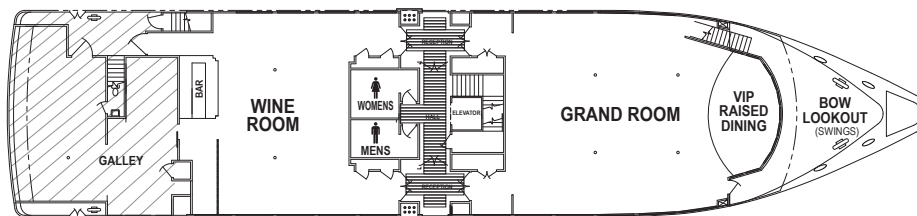

TAMPA

STARSHIP I DECKPLAN

180 feet

Top Deck Arrangement

Top Deck Capacity - 3,200 Sq. Ft. Capacity 300 Cocktail, 200 Dining, 600 Fireworks/Party Cruises

Second Deck Arrangement

Second Deck Capacity - 3,300 Sq. Ft. Capacity 285 Cocktail, 222 Dining

Crew Only (Wheelchair Area Accessible)
 Elevator Area Accessible

Main Deck Arrangement

Main Deck Capacity - 3,500 Sq. Ft. Capacity 340 Cocktail, 260 Dining

ROOMS & CAPACITY

*600 Passenger capacity for Fireworks/ Music Cruises

	Cocktail	Buffet	Seated	Minimum Guarantee
Entire Vessel	600	600	600	300
Main Deck	340	250	260	175
Grand Room	200	150	170	125
Bow Lookout	40	24	24	
Wine Room	100	80	90	50
Second Deck	285	200	222	150
Pilot House	100	82	90	70
Verandah Room	115	76	90	75
Verandah (Exterior)	70	42	42	
Top Deck*	300	200		