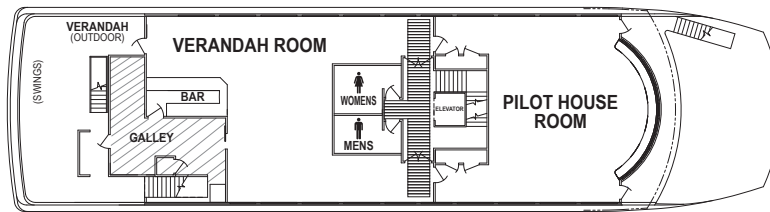

TAMPA

STARSHIP I DECKPLAN

180 feet

Top Deck Arrangement

Top Deck Capacity - 3,200 Sq. Ft. Capacity 300 Cocktail, 200 Dining, 600 Fireworks/Party Cruises

Second Deck Arrangement

Second Deck Capacity - 3,300 Sq. Ft. Capacity 285 Cocktail, 222 Dining

Crew Only (Wheelchair Area Accessible)
 Elevator Area Accessible

Main Deck Arrangement

Main Deck Capacity - 3,500 Sq. Ft. Capacity 340 Cocktail, 260 Dining

ROOMS & CAPACITY

*600 Passenger capacity for Fireworks/ Music Cruises

	Cocktail	Buffet	Seated	Minimum Guarantee
Entire Vessel	600	600	600	300
Main Deck	340	250	260	175
Grand Room	200	150	170	125
Bow Lookout	40	24	24	
Wine Room	100	80	90	50
Second Deck	285	200	222	150
Pilot House	100	82	90	70
Verandah Room	115	76	90	75
Verandah (Exterior)	70	42	42	
Top Deck*	300	200		